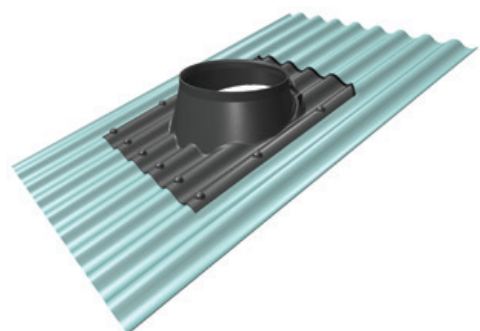

### PRODUCT DESCRIPTION

Roof mounted in-line fan system venting to external roof cowl, used to provide mechanical bathroom extract ventilation. The motor services two rooms back-to-back.

### SPECIFICATION MODEL: EX-2IL-TR-HF-T

<b>Airflow</b>	338.4m <sup>3</sup> /h (per room)
<b>Diameter</b>	150 Ø
<b>Duct Run</b>	3m (per room), no more than 6m separation
<b>Installation Location</b>	Wet rooms
<b>Minimum Roof Clearance</b>	350mm
<b>Rooms Served</b>	Two
<b>Ventilation Type</b>	Extract
<b>Filter</b>	NA
<b>Control</b>	Wall switch Optional: Timer

### STANDARD COMPONENTS

Paltech diffuser  
Ø150mm

Roof mounted fan

Branz Appraised Roof Flashing. Appraisal No. 665; 2017