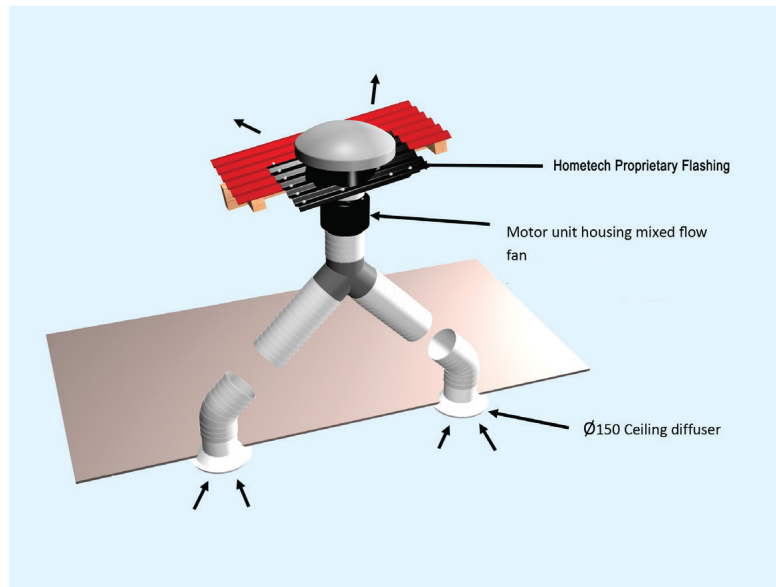

### PRODUCT DESCRIPTION

Roof mounted in-line fan system venting to external roof cowl, used to provide mechanical bathroom extract ventilation. The motor services two rooms back-to-back.

### SPECIFICATION MODEL: EX-2IL-TR-HF-T

<b>Airflow</b>	338.4m <sup>3</sup> /h (per room)
<b>Diameter</b>	150 Ø
<b>Duct Run</b>	3m (per room), no more than 6m separation
<b>Installation Location</b>	Wet rooms
<b>Minimum Roof Clearance</b>	350mm
<b>Rooms Served</b>	Two
<b>Ventilation Type</b>	Extract
<b>Filter</b>	NA
<b>Control</b>	Wall switch Optional: Timer

### STANDARD COMPONENTS

Paltech diffuser  
Ø150mm

Roof mounted fan

Branz Appraised Roof Flashing. Appraisal No. 665; 2017