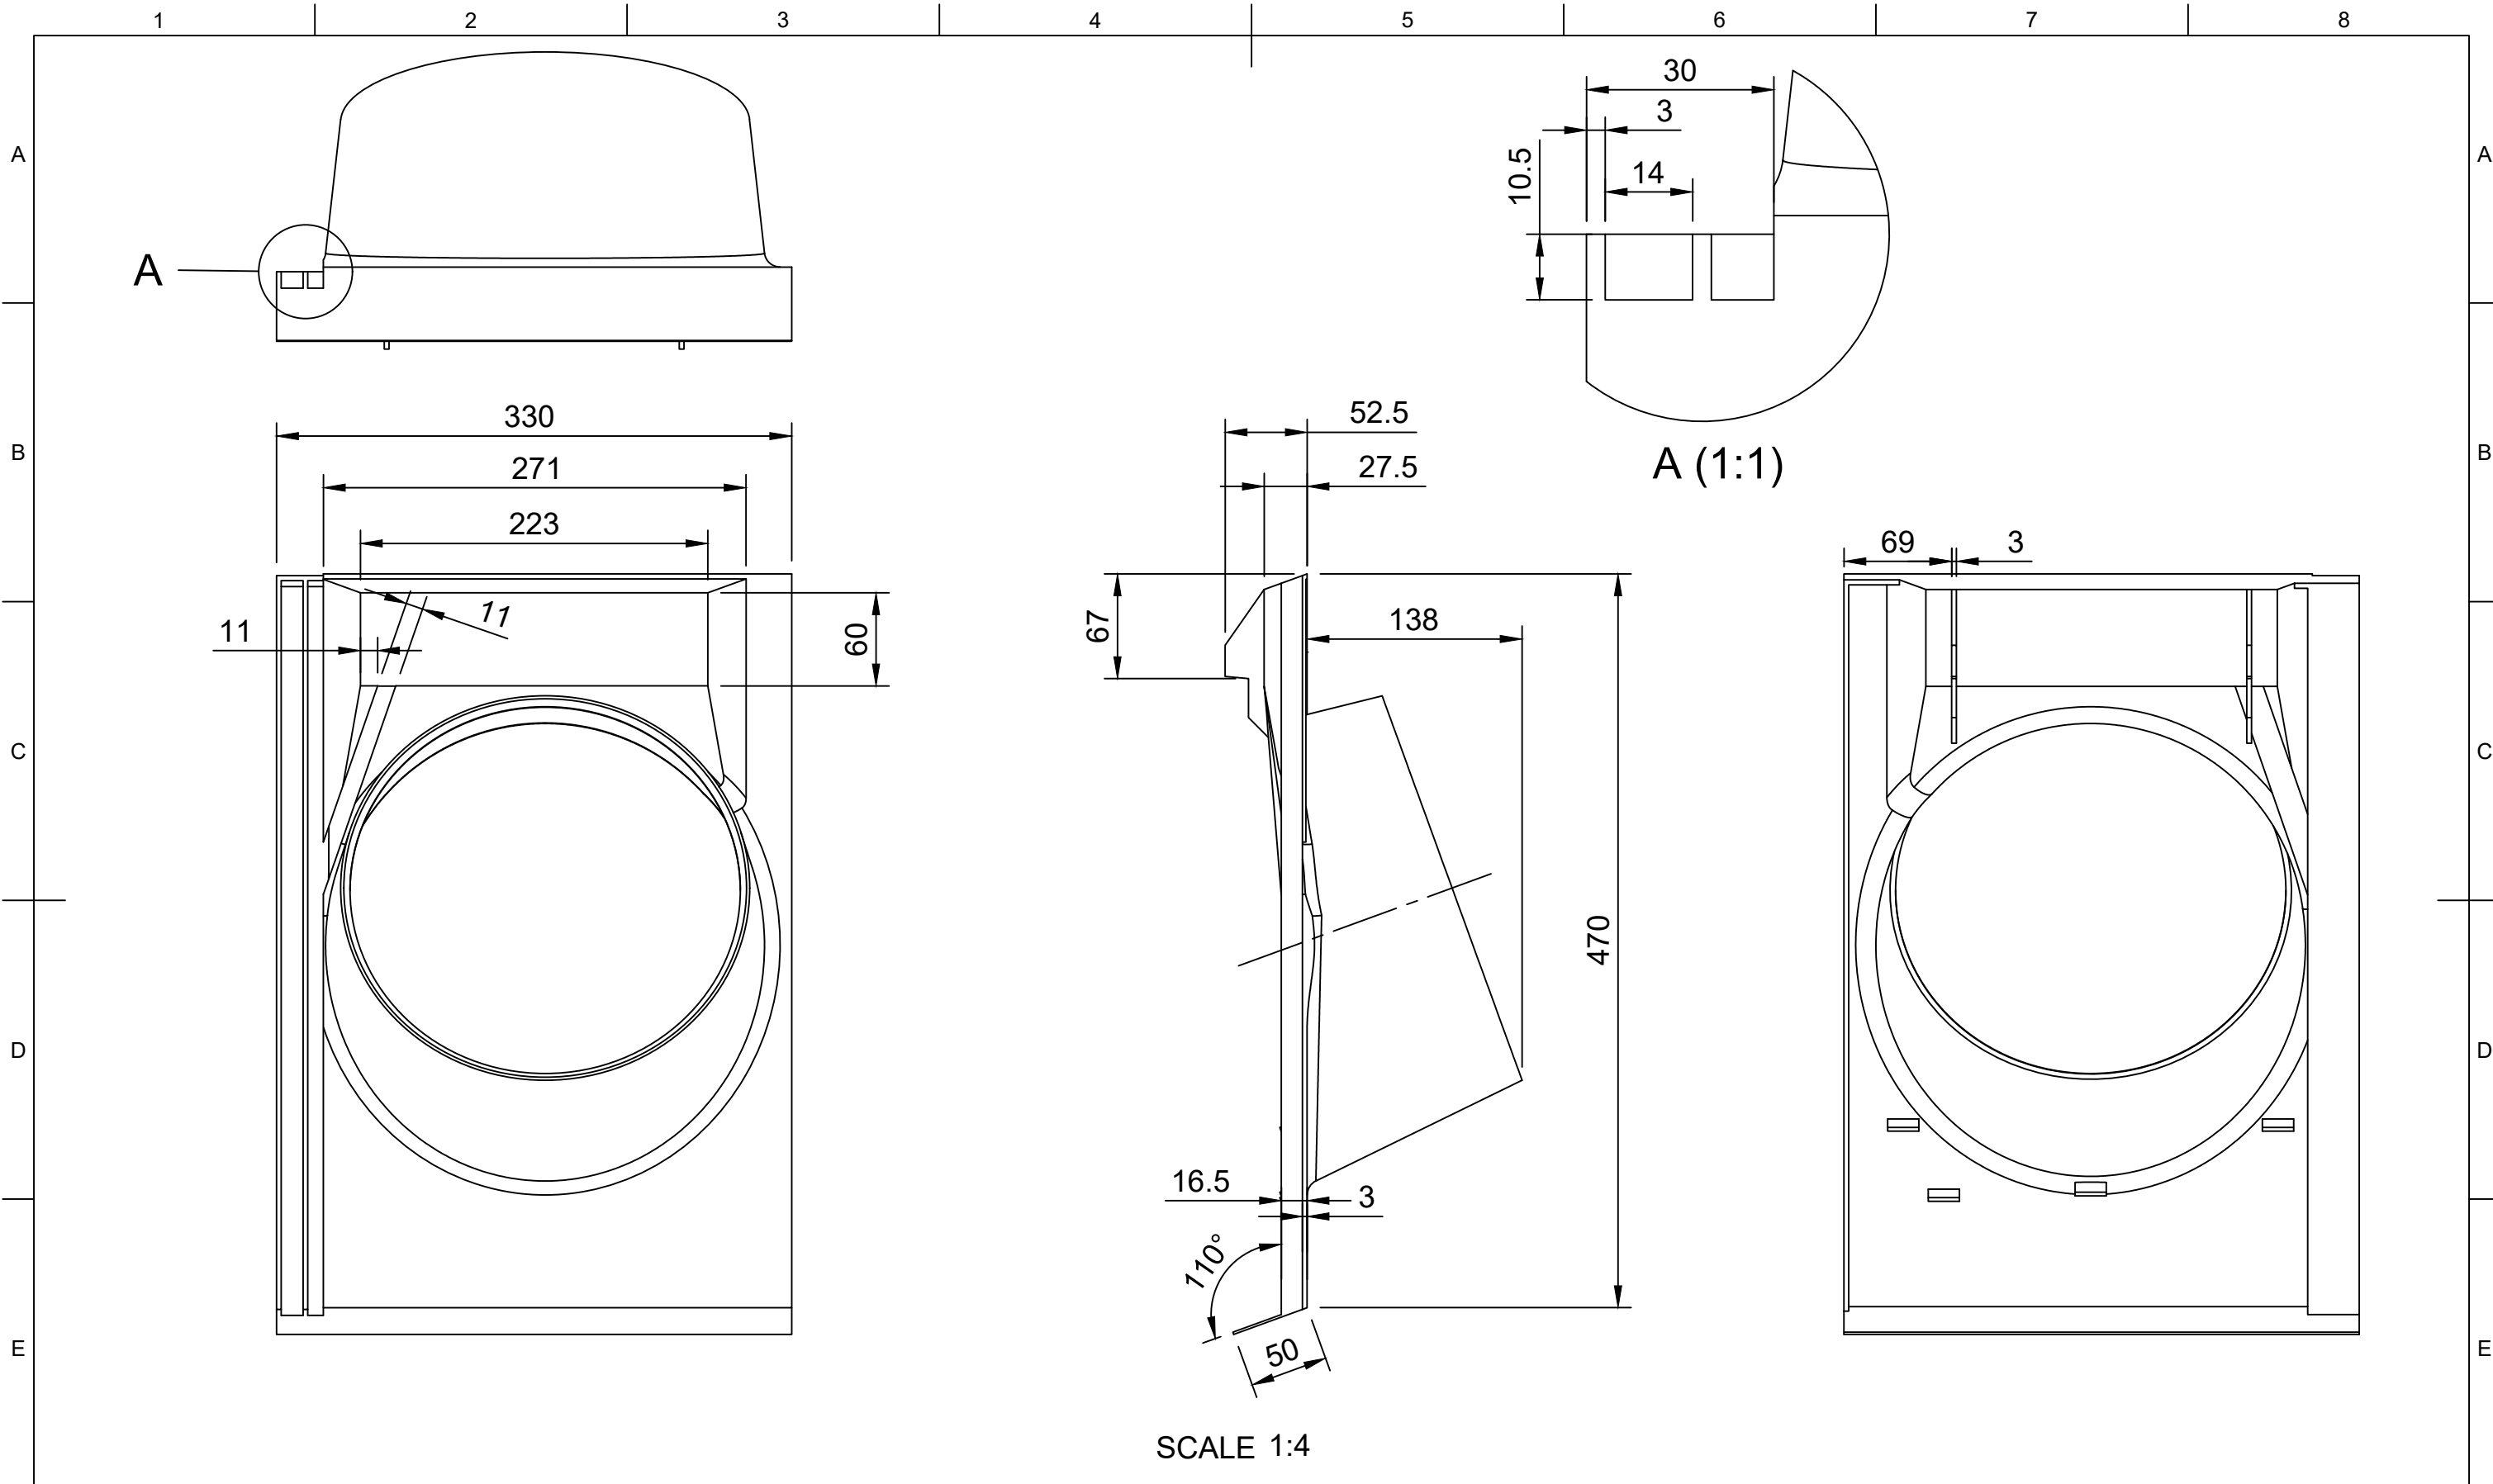

254C
 Roof flashing for Monier concrete roof profile. Suitable for Solatube 160DS and RHR passive extract.

Drawn By		Date	
Approval		Date	
DWG No.		REV.	
		Sheet	1/2

240C
Roof flashing for Monier concrete roof profile. Suitable for Solatube 160DS and RHR passive extract.

Drawn By		Date	
Approval		Date	
DWG No.		REV.	
		Sheet	2/2